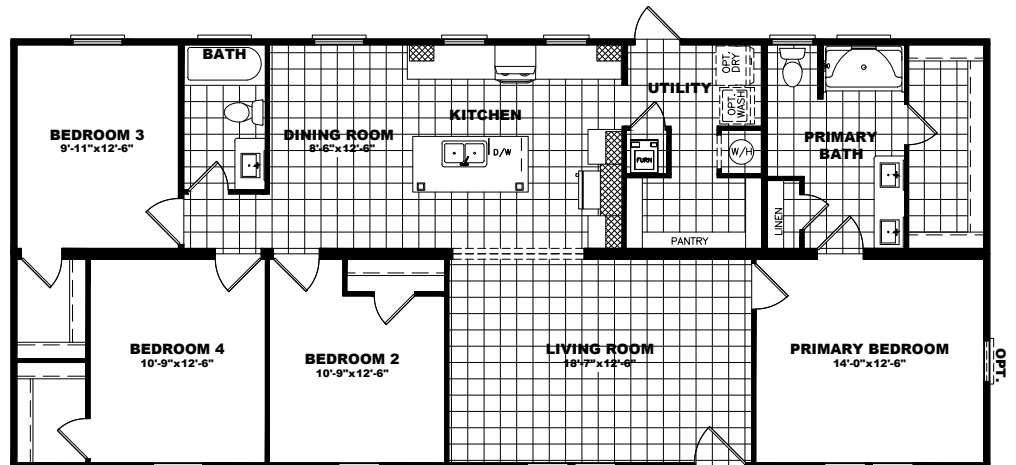

Developer SERIES

PINEHURST | DEV28604A

Sq. Ft. **1,580** | Base Size **28 X 60** | Bedrooms **4** | Bathrooms **2**

Select Standard Features

- Drywall Throughout Home
- 8 ½ " Flat Ceilings
- Lino In The Living Room
- Stainless Steel Appliances
- 5" Trim In The Main Living Areas
- Smart Panel Exterior
- Overhead Air
- Ceiling Fan In Living Room And Primary Bedroom
- Energy Star Certified (R-22-13-33 Insulation)
- Radiant Barrier Roof Decking
- Exterior Faucets & Receptacles Front And Rear
- Recessed LED Can Lighting Throughout Home