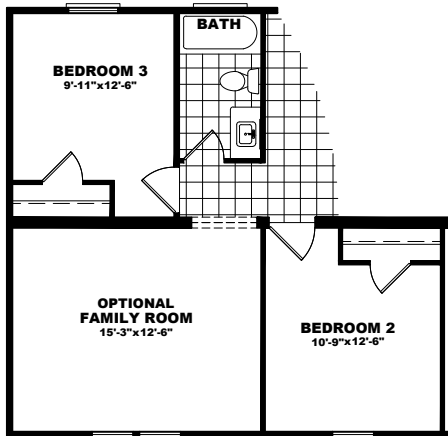

Developer SERIES

PINEHURST | DEV28604A

Sq. Ft. **1,580** | Base Size **28 X 60** | Bedrooms **4** | Bathrooms **2**

Select Standard Features

- Drywall Throughout Home
- 8 ½ " Flat Ceilings
- Lino In The Living Room
- Stainless Steel Appliances
- 5" Trim In The Main Living Areas
- Smart Panel Exterior
- Overhead Air
- Ceiling Fan In Living Room And Primary Bedroom
- Energy Star Certified (R-22-13-33 Insulation)
- Radiant Barrier Roof Decking
- Exterior Faucets & Receptacles Front And Rear
- Recessed LED Can Lighting Throughout Home