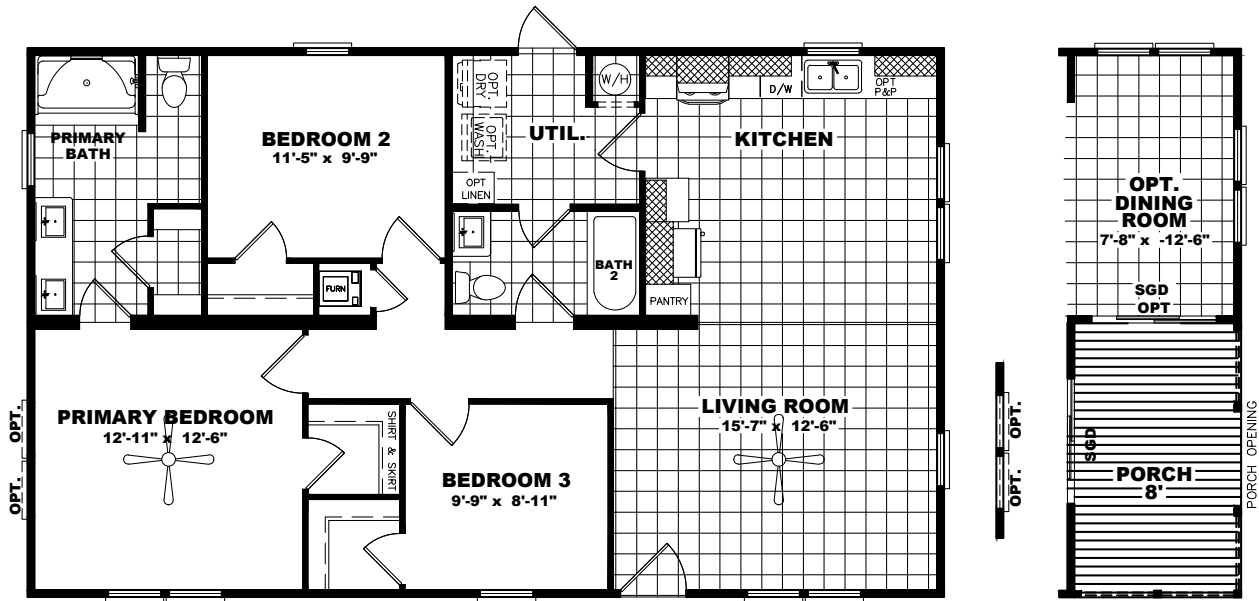

Developer
SERIES

COLONIAL | DEV28443C

Sq. Ft. **1,159** 1264 SF WITH OPT PORCH/DINING ROOM

Base Size **28 X 44/52**

Bedrooms **3**

Bathrooms **2**

Select Standard Features

- Drywall Throughout Home
- 8 ½ " Flat Ceilings
- Lino In The Living Room
- Stainless Steel Appliances
- 5" Trim In The Main Living Areas
- Smart Panel Exterior
- Overhead Air
- Ceiling Fan In Living Room and Primary Bedroom
- Energy Star Certified (R-22-13-33 Insulation)
- Radiant Barrier Roof Decking
- Exterior Faucets & Receptacles Front And Rear
- Recessed LED Can Lighting Throughout Home
- 30 year architectural shingles
- R22-13-40 insulation