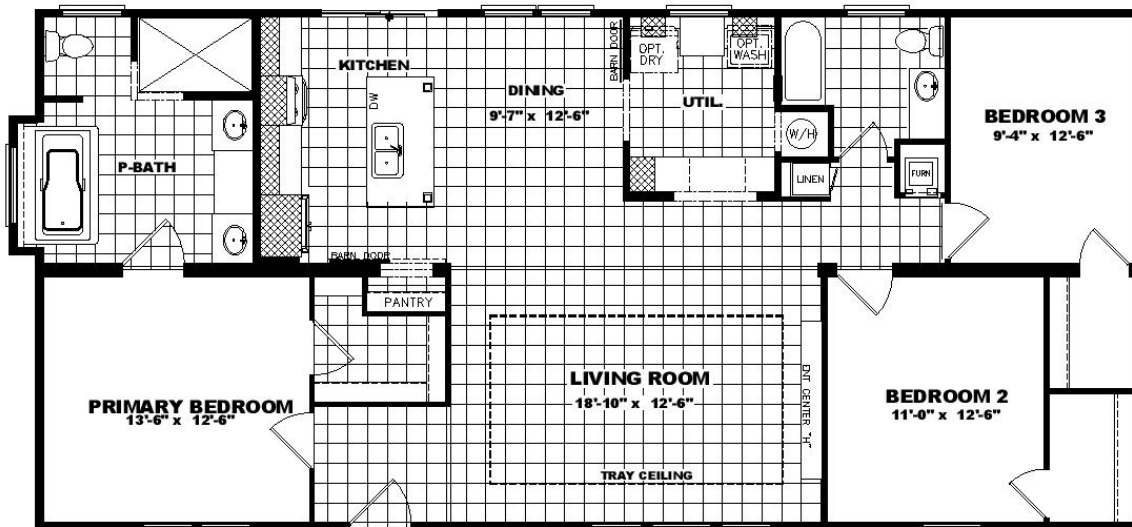

THE PATRIOT

WASHINGTON

PAR28563BH

28 X 56 | 1484 SQ. FT. | 3 BEDROOM 2 BATHROOM

OPT. UTILITY

THE PATRIOT

STANDARD FEATURES

ENERGY

STRUCTURAL

- 8 1/2' Sidewall Height - Flat Ceilings
- Double 2x4 Marriage Walls
- Unitized Construction
- Water Shut-Offs Throughout
- Exterior GFI Receptacle (2)
- 19/32" OSB Floor Decking
- 2x4 Exterior Walls - 16" O.C.
- 2x6 Floor Joists - 16" O.C.
- Exterior Water Spigot Front & Rear