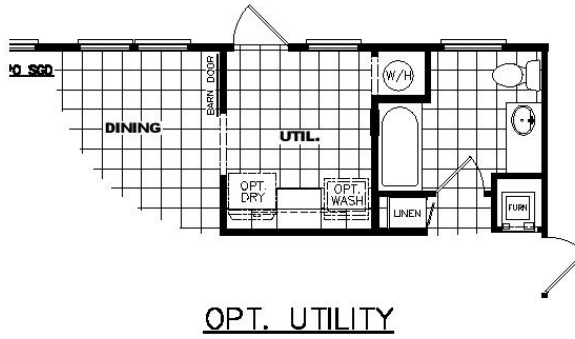

THE PATRIOT

WASHINGTON

PAR28563BH

28 X 56 | 1484 SQ. FT. | 3 BEDROOM 2 BATHROOM

OPT. UTILITY

THE PATRIOT

STANDARD FEATURES

ENERGY

STRUCTURAL

- 8 1/2' Sidewall Height - Flat Ceilings
- Double 2x4 Marriage Walls
- Unitized Construction
- Water Shut-Offs Throughout
- Exterior GFI Receptacle (2)
- 19/32" OSB Floor Decking
- 2x4 Exterior Walls - 16" O.C.
- 2x6 Floor Joists - 16" O.C.
- Exterior Water Spigot Front & Rear