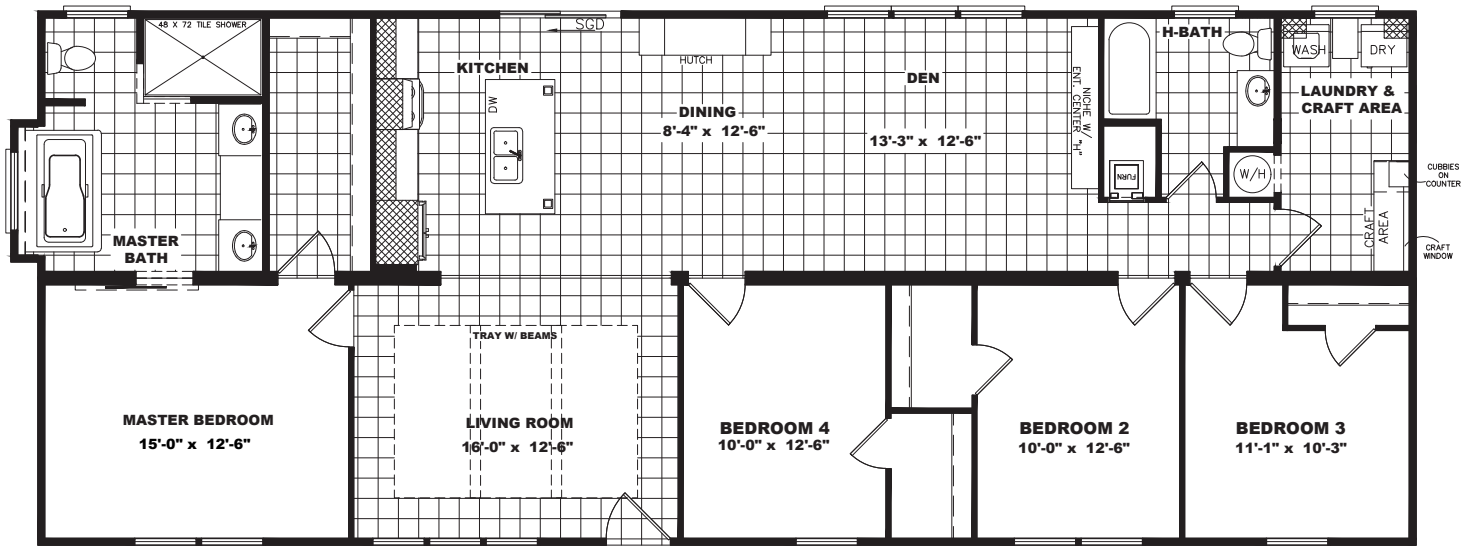

THE PATRIOT

REVERE

PAR28684AH

28 X 68 | 1800 SQ. FT. | 4 BEDROOM 2 BATHROOM

THE PATRIOT

STANDARD FEATURES

ENERGY

- Lux Low E Vinyl Thermopane Windows
- R 11-13-21 Insulation
- Solarbord Radiant Barrier Roof Decking
- Ecobee Smart Thermostat
- Carrier Furnace
- 40 Gallon Water Heater
- LED Light Bulbs
- Pendant Lights over Island

STRUCTURAL

- 8 1/2' Sidewall Height - Flat Ceilings
- Double 2x4 Marriage Walls
- Unitized Construction
- Water Shut-Offs Throughout
- Exterior GFI Receptacle (2)
- 19/32" OSB Floor Decking
- 2x4 Exterior Walls - 16" O.C.
- 2x6 Floor Joists - 16" O.C.
- Exterior Water Spigot Front & Rear

BATHROOMS

- 4872 Tile Shower in Master Bath
- Square China Bath Sinks with Overflow
- Elongated Toilets
- Recessed Can Lights Over Vanity

EXTERIOR

- LP Smart Side Siding w. Vapor Barrier
- Cement Fiber Fascia & Soffit
- 12" Eaves - Vented on Sidewalls
- Steel 36x80 Front Door with Storm Door
- 34x80 Steel Rear 9-Lite Outswing Door
- Coach Lights At Exterior Doors
- Kwikset Exterior Locks and Deadbolts
- Double and Single Dormer with 5 Columns
- Cement Lap - Front
- Board & Batten and Shake Accents in Dormers
- 4614 Transom Over Master Tub