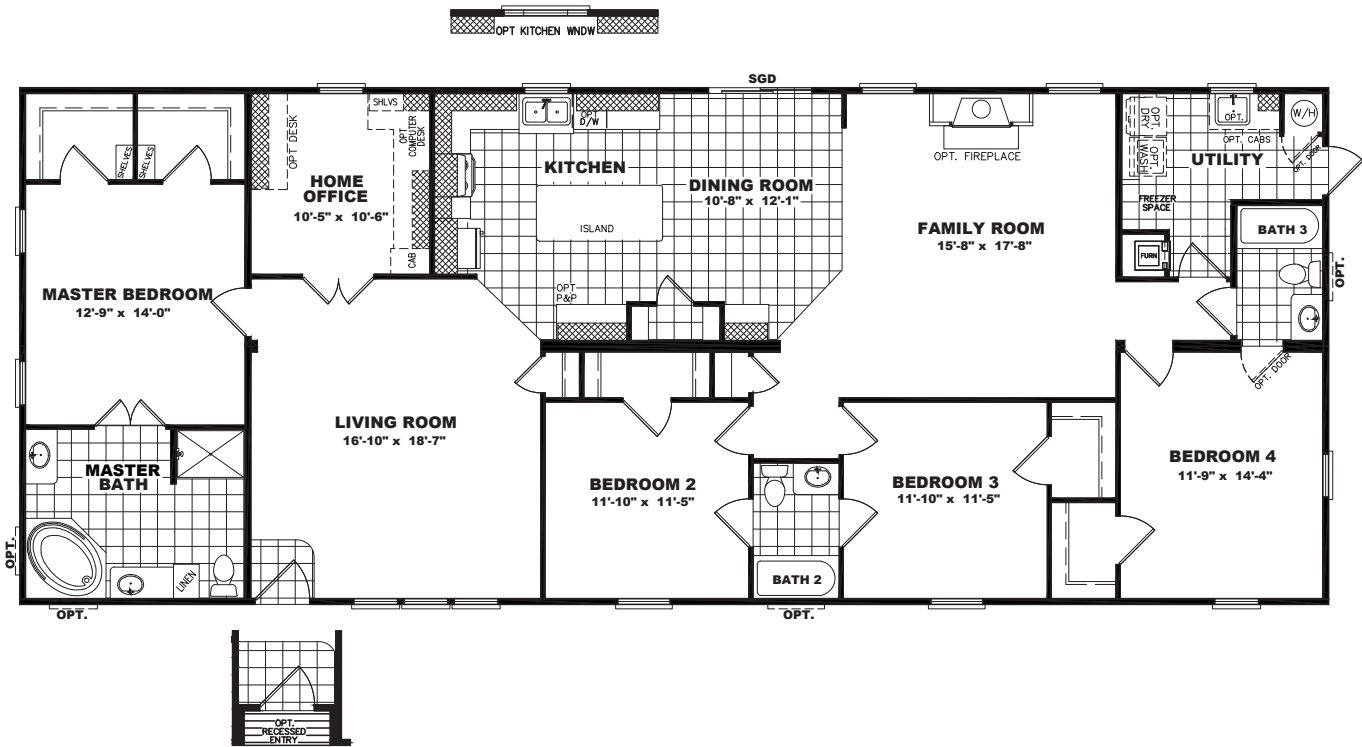

MANOR HILL

COLLECTION

SAVANNAH

SMH32764BH

32 X 76 | 2280 SQ. FT. | 4 BEDROOM 3 BATHROOM

MANOR HILL

COLLECTION

PLAN OPTIONS

STRUCTURAL

- 8 1/2' Sidewall Height - Flat Ceilings
- Double 2x4 Marriage Walls
- Unitized Construction
- Water Shut-Offs Throughout
- Exterior GFI Receptacle (1)
- 19/32" OSB Floor Decking
- 2x4 Exterior Walls - 16" O.C.
- 2x6 Floor Joists - 16" O.C.