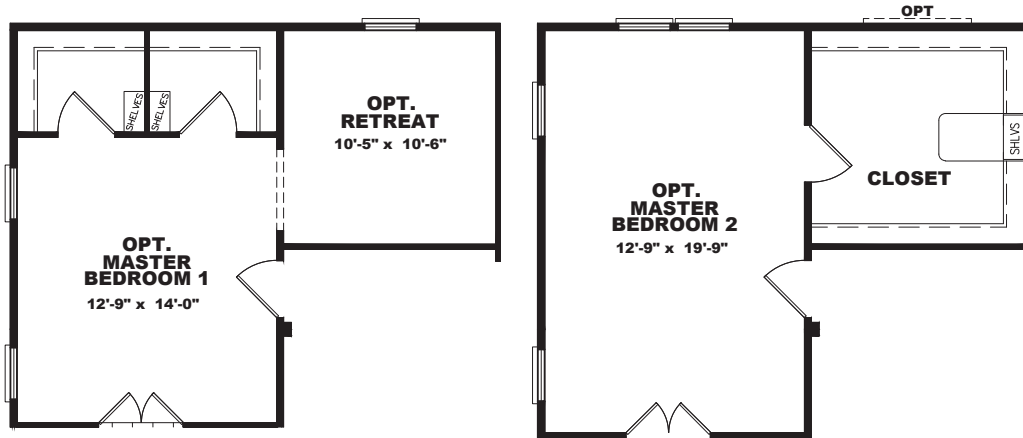

- ☐ STONE ARCH
- ☐ STAINLESS VENT