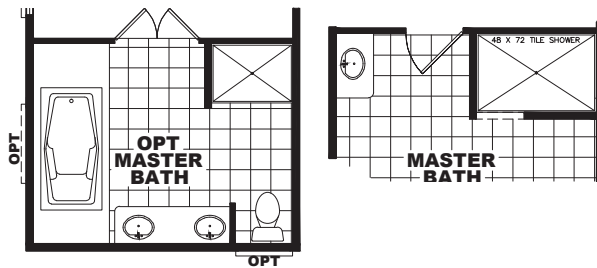

- ☐ STONE ARCH
- ☐ STAINLESS VENT