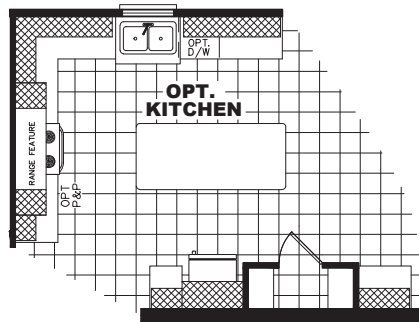

MANOR HILL

COLLECTION

SAVANNAH

SMH32764BH

32 X 76 | 2280 SQ. FT. | 4 BEDROOM 3 BATHROOM

MANOR HILL

COLLECTION

PLAN OPTIONS