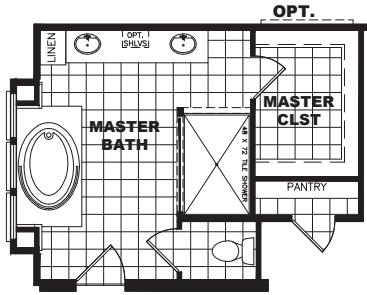

## ST AUGUSTINE

SMH32663BH

32 X 66 | 1993 SQ. FT. | 3 BEDROOM 2 BATHROOM

OPT. 48X72 SHOWER

- STONE ARCH
- STAINLESS VENT