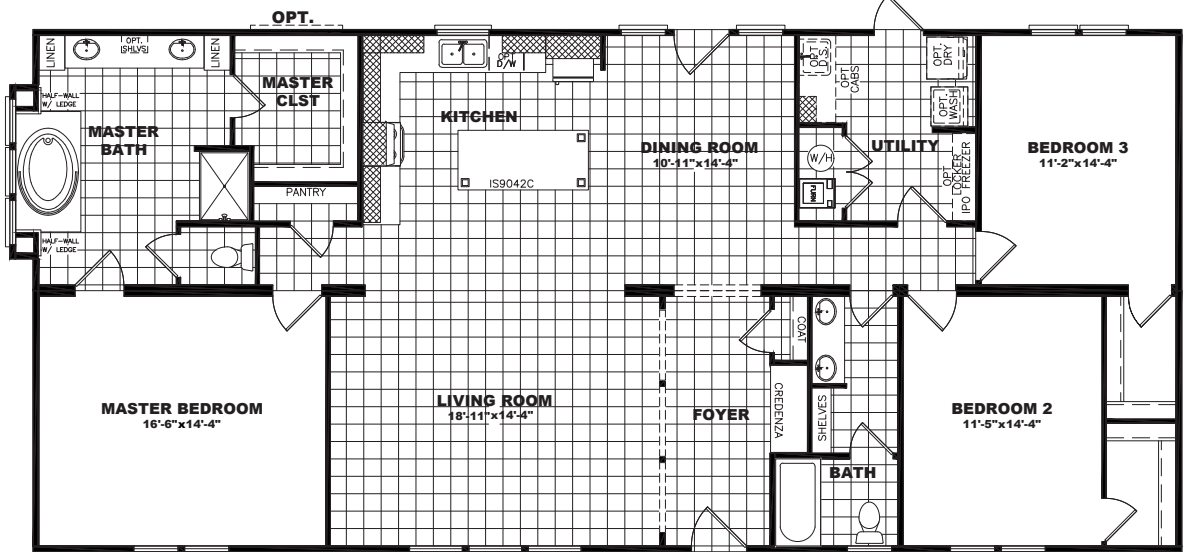

## ST AUGUSTINE

SMH32663BH

32 X 66 | 1993 SQ. FT. | 3 BEDROOM 2 BATHROOM

OPT. 48X72 SHOWER

- STONE ARCH
- STAINLESS VENT