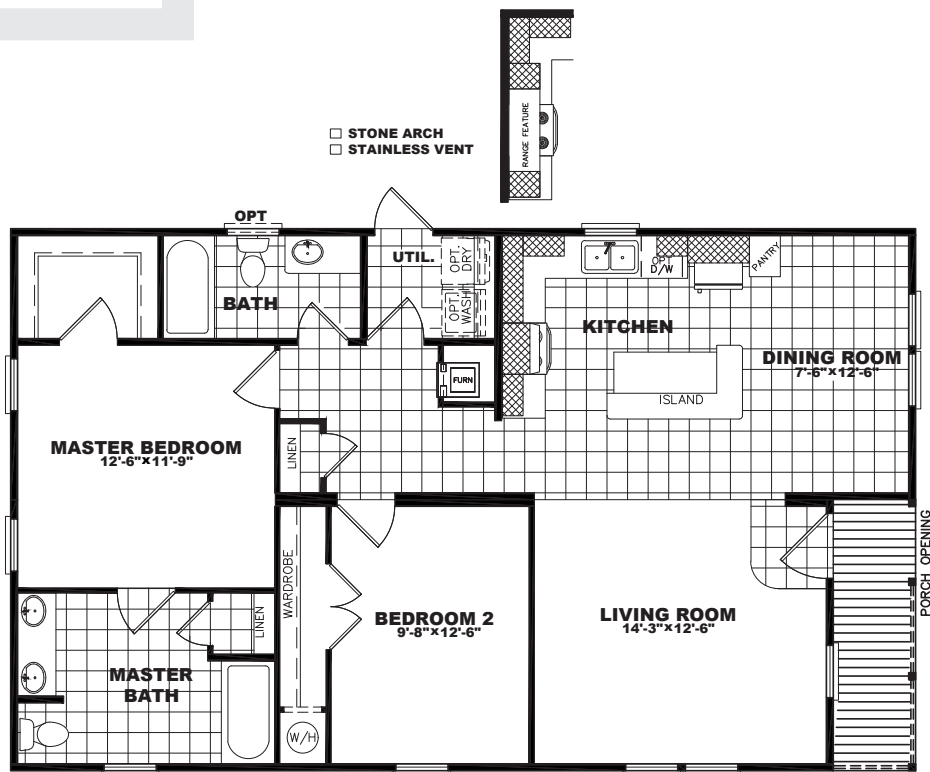

DEVELOPER COLLECTION

THE PALMER 28

DEV28442AH

28 X 44 | 1106 SQ. FT. | 2 BEDROOM 2 BATHROOM

WACO II

DEVELOPER

COLLECTION

THE PALMER 28

STRUCTURAL

- 8 1/2' Sidewall Height - Flat Ceilings
- Double 2x4 Marriage Walls
- Unitized Construction
- Water Shut-Offs Throughout
- Exterior GFI Receptacle (1)
- 19/32" OSB Floor Decking
- 2x4 Exterior Walls - 16" O.C.
- 2x6 Floor Joists - 16" O.C.