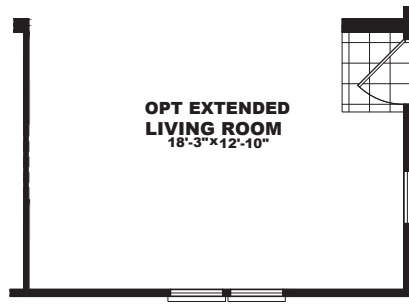

DEVELOPER COLLECTION

THE PALMER 28

DEV28442AH

28 X 44 | 1106 SQ. FT. | 2 BEDROOM 2 BATHROOM

WACO II

DEVELOPER

COLLECTION

THE PALMER 28