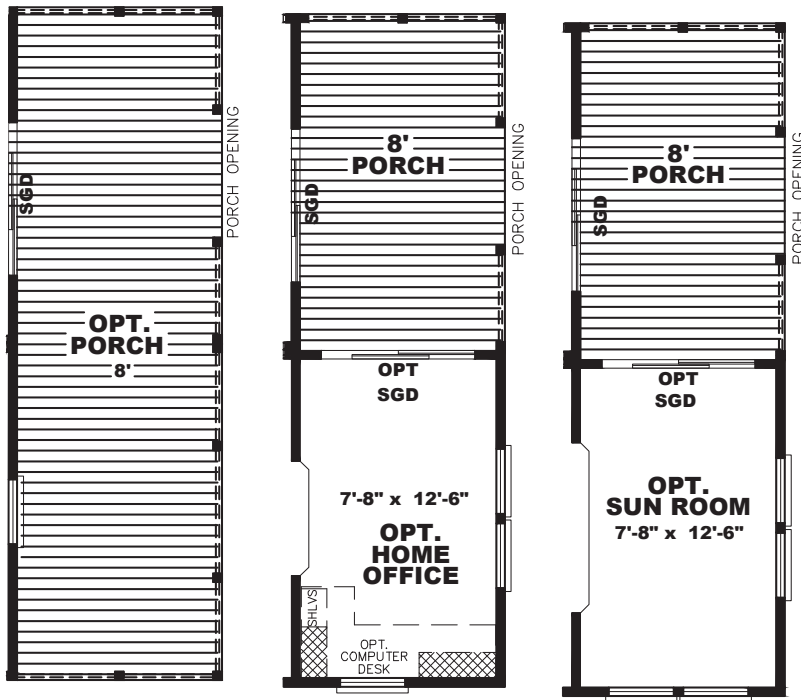

DEVELOPER

COLLECTION

THE PALMER 28

PLAN OPTIONS

PORCH OPTIONS WITH EXTENDED LIVING ROOM OPTION ONLY