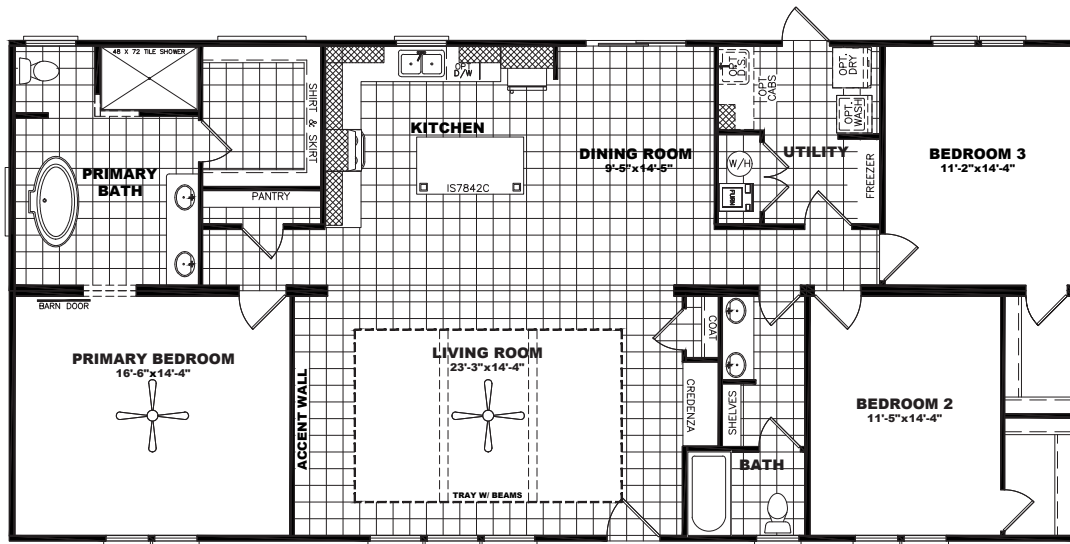

ALPINE

ORDER FORM

RETAIL CENTER

CUSTOMER NAME / CUSTOMER COUNTY

MATTERHORN | SAP32643A | 32 X 64 | 1,920 SQ. FT. | 3 BED 2 BATH

AVAILABLE OPTIONS

- 2x6 Walls
- Wind Zone 2
- Solid Surface Island
- Ceiling Fan
- Electric Fireplace w/Wood Slats
- Stone Fireplace
- Prep for TV
- Cable Jacks
- Lino
- Shower Tower
- Gas Range
- AC Disconnect
- Wire and Brace for Ceiling Fan
- Garbage Disposal
- Cabinet Over Commode
- Metal Roof
- Utility Sink
- 60" Fiberglass Shower Secondary Baths

- 30# Roof Snow Load
- 40# Roof Snow Load

GRANITE COLOR OPTIONS

- Luna Pearl Black Pearl White Quartz

INTERIOR DÉCOR PACKAGE

- Divine Onyx Pecan

EXTERIOR COLOR PACKAGE

- Waterloo Acacia Haze
- Summitt Colonnade